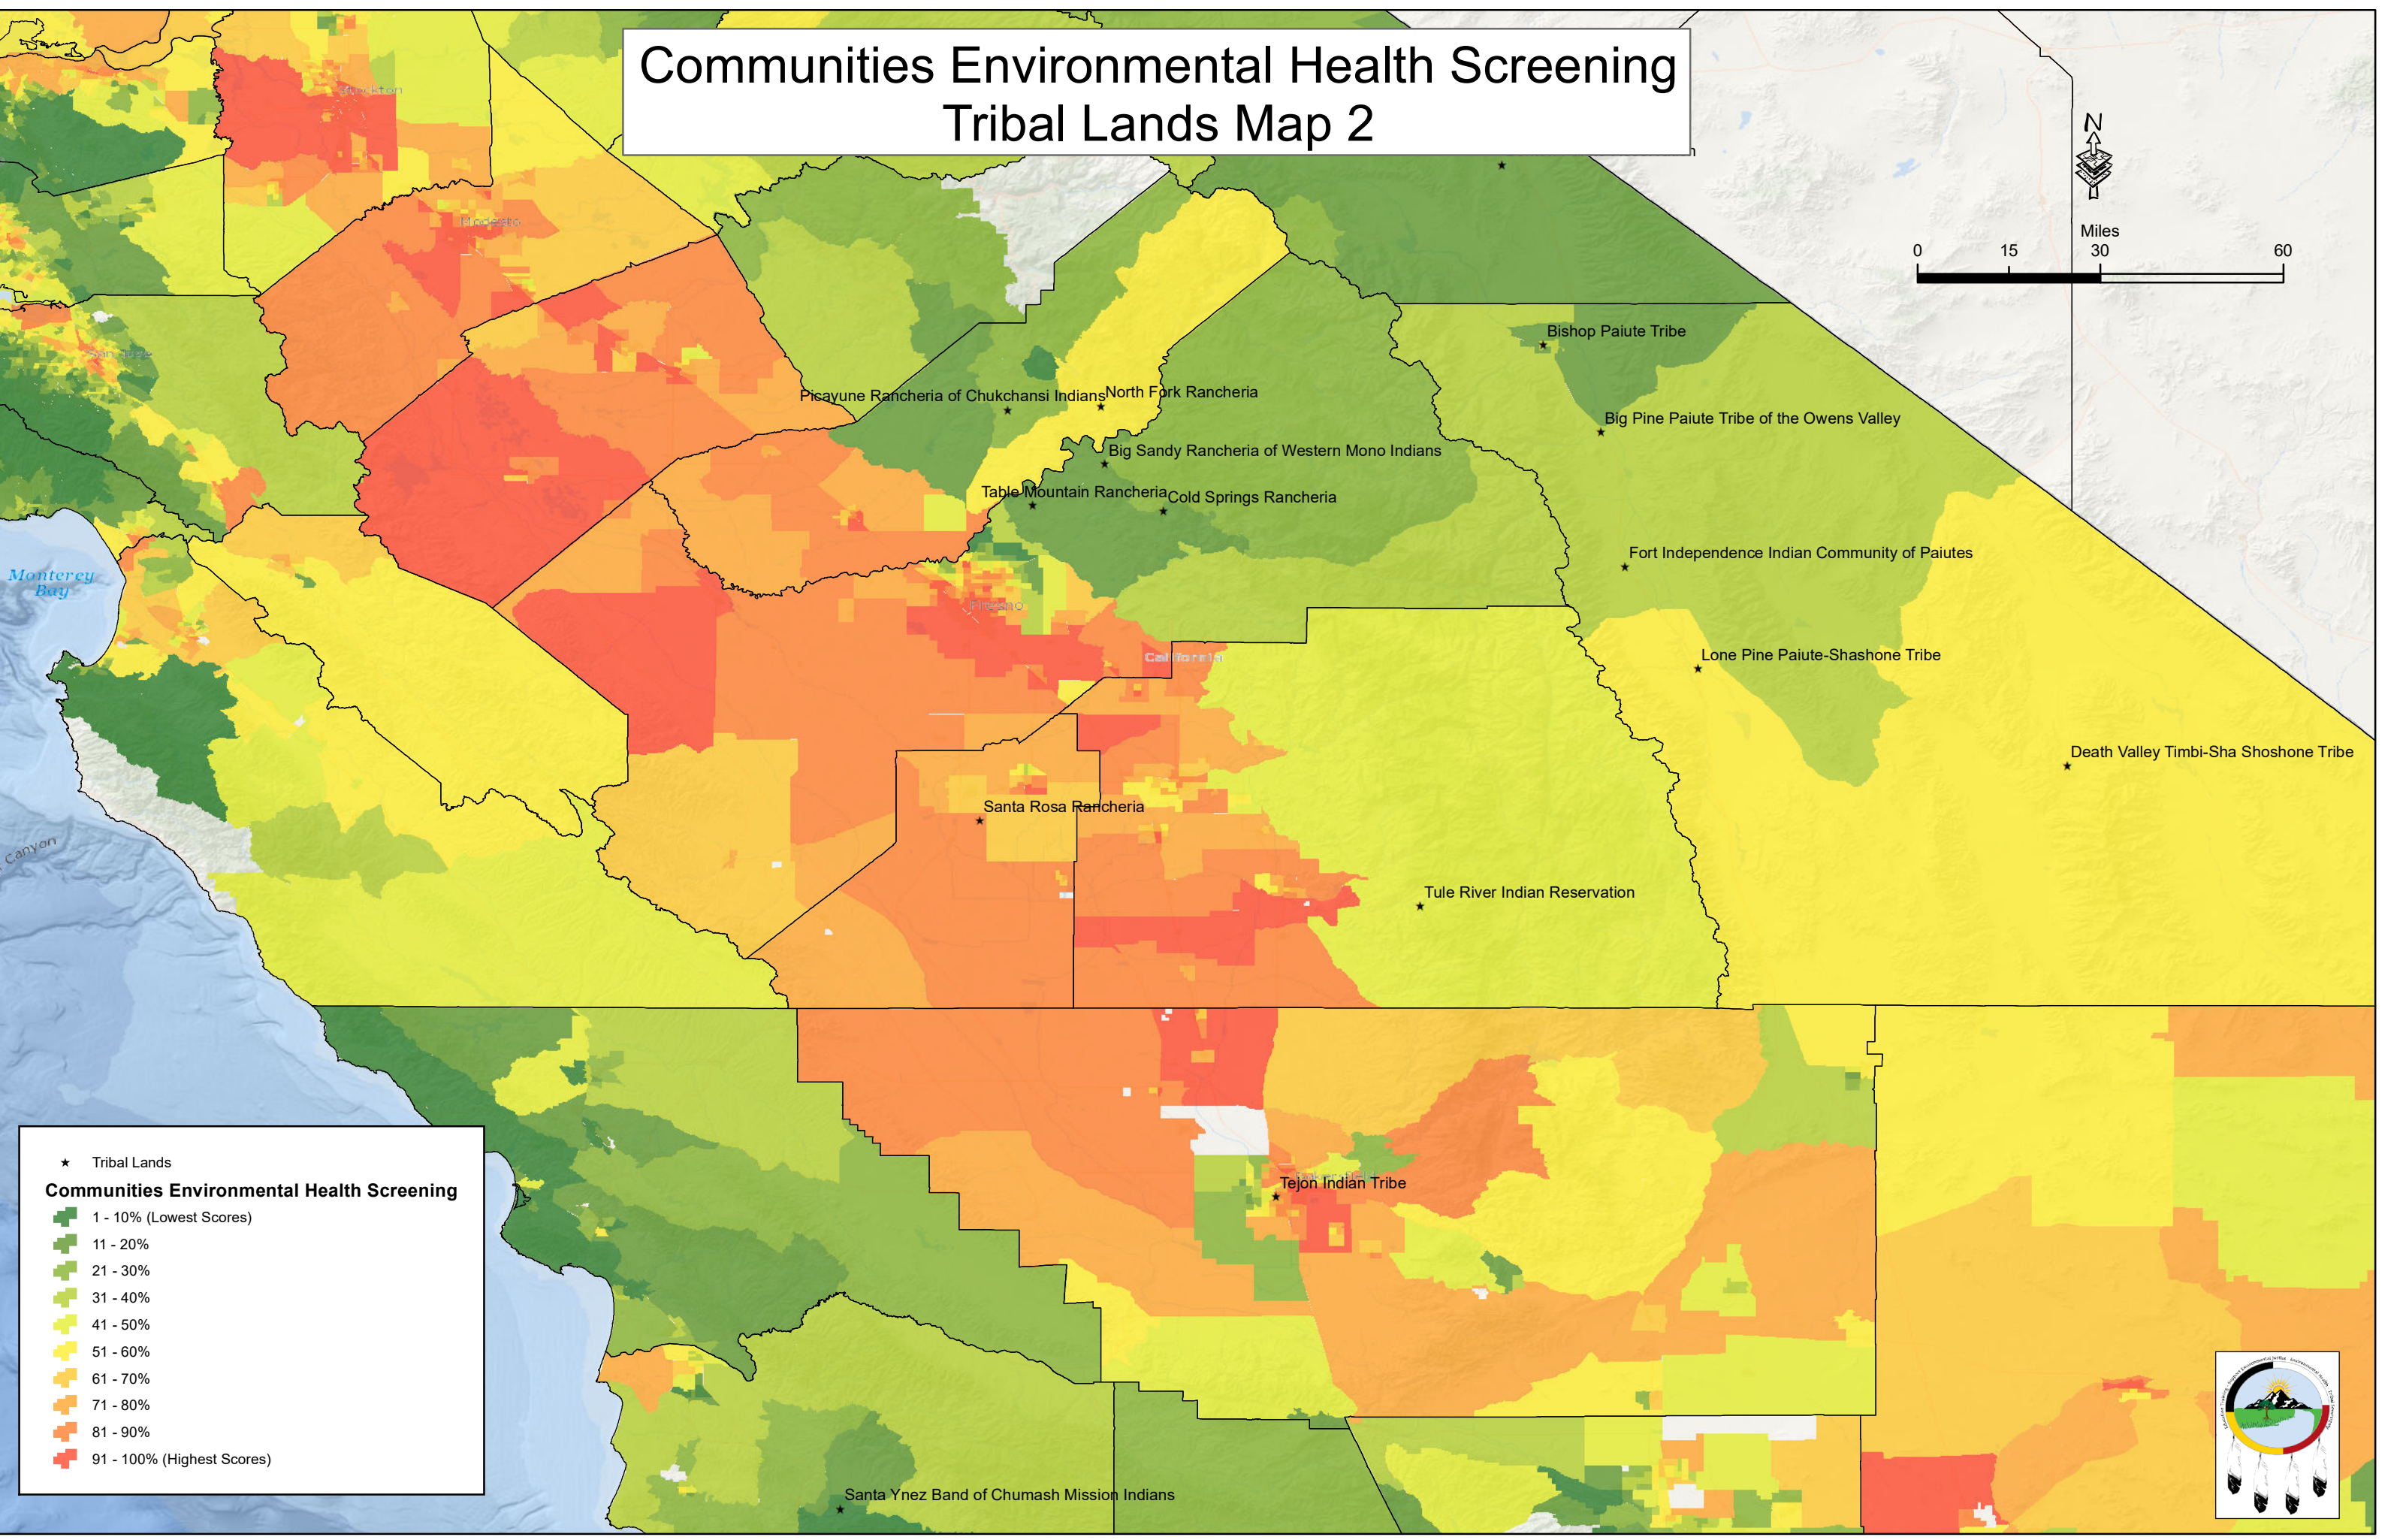

# Communities Environmental Health Screening Tribal Lands Map 2

★ Tribal Lands

**Communities Environmental Health Screening**

- 1 - 10% (Lowest Scores)
- 11 - 20%
- 21 - 30%
- 31 - 40%
- 41 - 50%
- 51 - 60%
- 61 - 70%
- 71 - 80%
- 81 - 90%
- 91 - 100% (Highest Scores)

Monterey Bay  
Canyon

Picayune Rancheria of Chukchansi Indians  
North Fork Rancheria  
Big Sandy Rancheria of Western Mono Indians  
Table Mountain Rancheria  
Cold Springs Rancheria  
Bishop Paiute Tribe  
Big Pine Paiute Tribe of the Owens Valley  
Fort Independence Indian Community of Paiutes  
Lone Pine Paiute-Shoshone Tribe  
Death Valley Timbi-Sha Shoshone Tribe  
Santa Rosa Rancheria  
Tule River Indian Reservation  
Tejon Indian Tribe  
Santa Ynez Band of Chumash Mission Indians